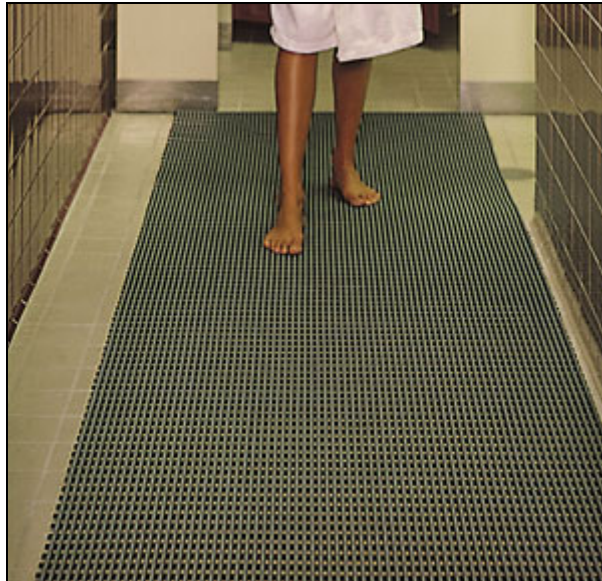

Nautilus Pool Matting

Nautilus Pool Mats are constructed with a heavy-duty vinyl with a textured surface design. This helps reduce slips and falls by increasing traction.

- These vinyl duckboard mats are ideal for pools, locker rooms and showering facilities because they add traction on wet, slippery floors.
- Made of non-porous PVC and constructed with permanently-welded duckboard, these vinyl mats offer years of use in the most heavily-trafficked environments.
- Available 1/2" thick.
- Cross-rib pattern permits superior drainage and airflow.
- These duckboard mats can easily be rolled up for cleaning and maintaining the floor below and then rolled back out and lay flat quickly.

Item No: PNA

Standard Sizes (Approximate)

Size	Qty. 1	Qty. 2-10	Qty. 11-25	Qty. 26+
2' x 3'	\$81.72	\$79.74	\$78.48	\$77.64
2' x 4'	\$108.96	\$106.32	\$104.64	\$103.52
2' x 5'	\$136.20	\$132.90	\$130.80	\$129.40
2' x 8'	\$217.92	\$212.64	\$209.28	\$207.04
2' x 10'	\$272.40	\$265.80	\$261.60	\$258.80
2' x 12'	\$326.52	\$323.24	\$320.44	\$317.88
2' x 16'	\$435.84	\$431.24	\$427.64	\$422.20
2' x 20'	\$544.76	\$539.92	\$534.48	\$529.76
2' x 40'	\$990.40	\$980.35	\$965.25	\$959.68
3' x 3'	\$122.58	\$119.61	\$117.72	\$116.46
3' x 4'	\$163.44	\$159.48	\$156.96	\$155.28
3' x 5'	\$204.30	\$199.35	\$196.20	\$194.10
3' x 8'	\$326.88	\$318.96	\$313.92	\$310.56
3' x 10'	\$408.60	\$398.70	\$392.40	\$388.20
3' x 12'	\$490.32	\$486.24	\$482.12	\$478.96
3' x 16'	\$652.48	\$648.44	\$644.32	\$640.20
3' x 20'	\$817.20	\$812.44	\$806.88	\$798.56
3' x 40'	\$1,485.60	\$1,456.66	\$1,426.99	\$1,422.26
4' x 2'	\$108.96	\$106.32	\$104.64	\$103.52
4' x 4'	\$217.92	\$212.64	\$209.28	\$207.04
4' x 5'	\$272.40	\$265.80	\$261.60	\$258.80
4' x 8'	\$435.84	\$425.28	\$418.56	\$414.08
4' x 10'	\$544.80	\$531.60	\$523.20	\$517.60
4' x 12'	\$652.76	\$648.72	\$644.40	\$639.88
4' x 16'	\$868.96	\$861.40	\$856.72	\$848.32
4' x 20'	\$1,089.60	\$1,084.76	\$1,079.88	\$1,074.44
4' x 40'	\$1,980.80	\$1,970.10	\$1,942.69	\$1,926.38